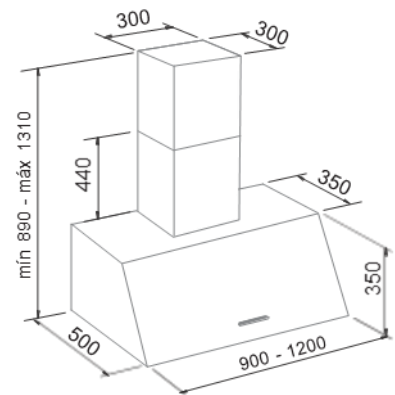

Professional Wall

Outlet 150 mm.

Professional

Size (mm)	Finishing	Num. of filters	Num. of LED's	Motor	Recirculation	Stainless steel
900 x 500	Stainless steel	3	2	1100GP	Not available	26330
1200 x 500	Stainless steel	4	3	1100GP	Not available	26334

Other available Motors (see page 49)

IN1100GP Inline	PA1200 Ext. Wall	TJ1900 Roof
26331	26332	26333
26335	26336	26337

Please find all motor details on page 48

FSA

Last-time

LED

S/S Filters

Temp-Term

Easy clean

Electronic C.

BA system
Bal. Asp.

1 1/2 mm
AISI 304 - 1mm.

GP-Silence+

Custom Made

A

Technical information

- Finishing stainless steel AISI 304 - 1mm.
- Motor 1100GP - Silent PLUS.
- 3 speeds + booster.
- Easy clean panel.
- B.A.System (balanced aspiration).
- Rear ducting available
- Electronic Control.
- Deferred stop (Last time).
- Filter saturation warning light.
- LED lighting (2,1W - 3000K).
- Stainless steel filters.

Optional accessories

	Reference
AirSoft 1 silencer ducting Ø150	90182
<i>Ducting and accessories</i>	
<i>Stainless steel chimney extensions</i>