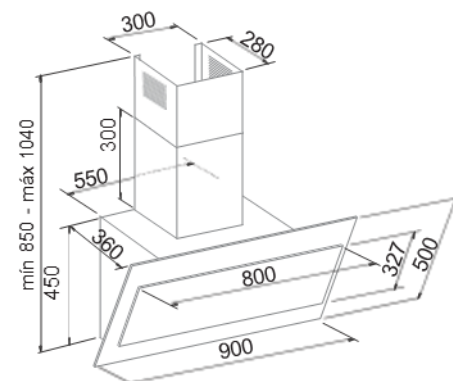

Double aspiration system SDA

Limit

Outlet 150 mm.