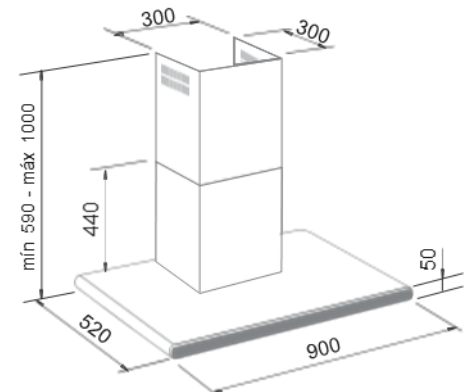

Impress

Outlet 150 mm.

Technical information

- Finishing stainless steel AISI 304 of 1,2 mm. & glass.
- Motors VF & EBM GP Silent PLUS.
- Isolated motor box with sound absorbing coating.
- 3 speeds + booster.
- Touch control.
- Deferred stop (Last time).
- Filter saturation warning light.
- LED lighting stripe (5W/meter - 2700K).
- Perimetral aspiration.
- Aluminium filters.

Optional accessories

Optional accessories	Reference
Recirculation kit	90133
AirSoft 1 silencer ducting Ø150	90182

Other available Motors

IN1100GP
Inline
26196