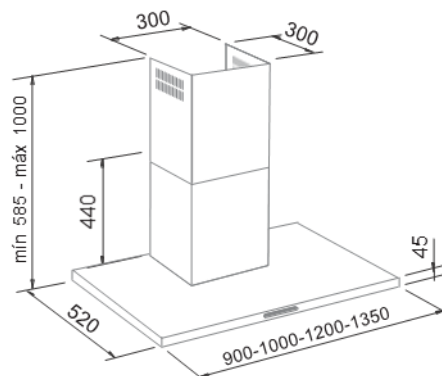

Mercury

Outlet 150 mm.

Optional accessories

Optional accessories	Reference
Recirculation kit	90133
AirSoft 1 silencer ducting Ø150	90182
<i>Available Custom made</i>	
<i>Stainless steel chimney extensions</i>