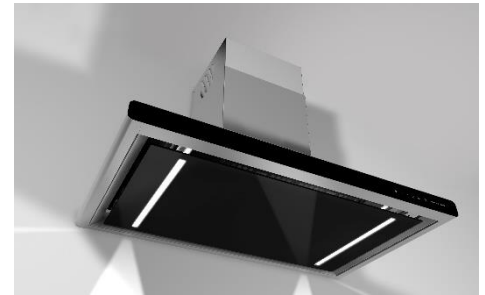

Wall Hoods

Impress - Wall Hoods

Impress

Size (mm)	Finishing	Num. of filters	Num. of Leds	Motor	Recirculation	Reference
900 x 520	Stainless Steel	2	2	VF700	Optional	26195

Please find all motor details on page 48