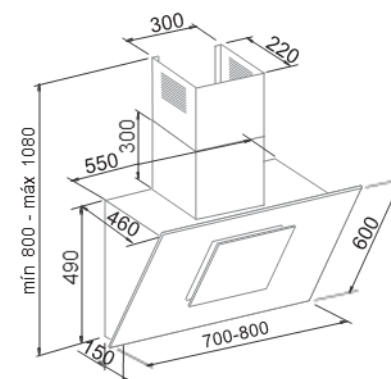

Odyssey

Outlet 150 mm.

Odyssey

Size (mm)	Finishing	Num. of filters	Num. of LED's	Motor	Recirculation	Reference
700 x 460	White Glass	1	2	VF700	Optional	26223
700 x 460	Black Glass	1	2	VF700	Optional	26224
800 x 460	White Glass	1	2	VF700	Optional	26225
800 x 460	Black Glass	1	2	VF700	Optional	26226

Please find all motor details on page 48

FSA

Last-time

LED

TouchControl

VF-Silence+

Technical information

- Finishing stainless steel and white glass or black. (RAL 9003 or 9005)
- Motor VF Silent PLUS.
- 3 speeds + booster.
- Rear ducting available
- Touch control.
- Deferred stop (Last time).
- Filter saturation warning light.
- LED lighting (2,1W - 3000K).
- Perimetral aspiration.
- Aluminium filters

Optional accessories

	Reference
Recirculation kit	90134
AirSoft 1 silencer ducting Ø150	90182
<i>Ducting and accessories</i>	
<i>Stainless steel chimney extensions</i>