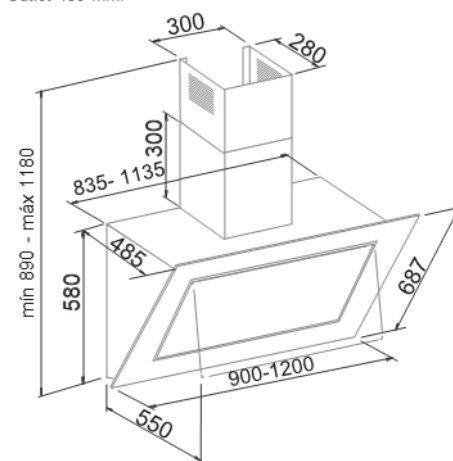

Quasar

Outlet 150 mm.