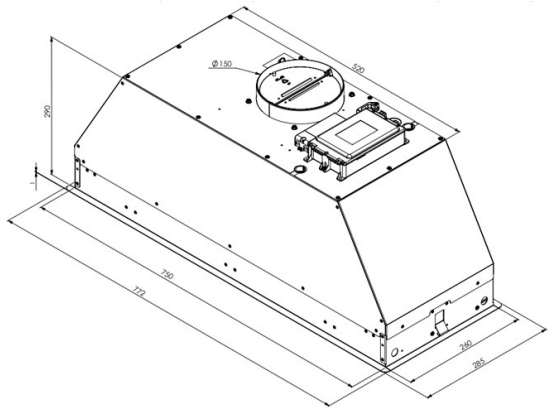

VERVE

**NEW
FOR
'23**

VERVE - SIZE & FINISH OPTIONS

Dimensions (mm)	Finish	Product Ref
772 x 285	Stainless Steel	275750
772 x 285	Matt Black	275760

Sleek and discreet, the new Verve canopy hood from Miro is available in either stainless or matt black finish. This powerful canopy hood includes a powerful 4000K (Cool) LED light strip and a stylish luminous control panel. With a slim overall depth of only 285mm, this elegant new addition to Miro's extensive canopy hood selection will fit into all wall cabinets that are 800mm wide plus.

Product Details & Features

Installation:	Cut-Out / Built-In	Energy Efficiency: A
Finish:	Stainless Steel or Matt Black	
Control:	Luminous Soft Touch	
Lighting:	1 x LED Striplight (4000K)	
Grease Filter:	Aluminium Filter	
Available dimensions:	772mm	
Air outlet:	150 mm	
Remote Control:	Optional (Not Included)	

PERFORMANCE INFORMATION - VERVE

Speed Setting	1	2	3	INT
Extraction Capacity m3/h	338	464	593	742
Pressure	388	454	472	494
Acoustic Power (dBA)	46	56	63	68