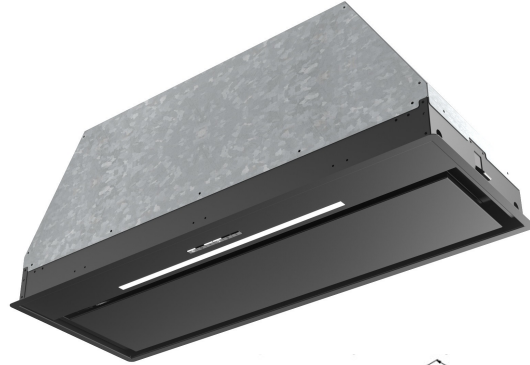

VERVE

**NEW
FOR
'23**

VERVE - SIZE & FINISH OPTIONS

Dimensions (mm)	Finish	Product Ref
772 x 285	Stainless Steel	275750
772 x 285	Matt Black	275760

Sleek and discreet, the new Verve canopy hood from Miro is available in either stainless or matt black finish. This powerful canopy hood includes a powerful 4000K (Cool) LED light strip and a stylish luminous control panel. With a slim overall depth of only 285mm, this elegant new addition to Miro's extensive canopy hood selection will fit into all wall cabinets that are 800mm wide plus.

Product Details & Features

Installation:	Cut-Out / Built-In	Energy Efficiency: A
Finish:	Stainless Steel or Matt Black	
Control:	Luminous Soft Touch	
Lighting:	1 x LED Striplight (4000K)	
Grease Filter:	Aluminium Filter	
Available dimensions:	772mm	
Air outlet:	150 mm	
Remote Control:	Optional (Not Included)	